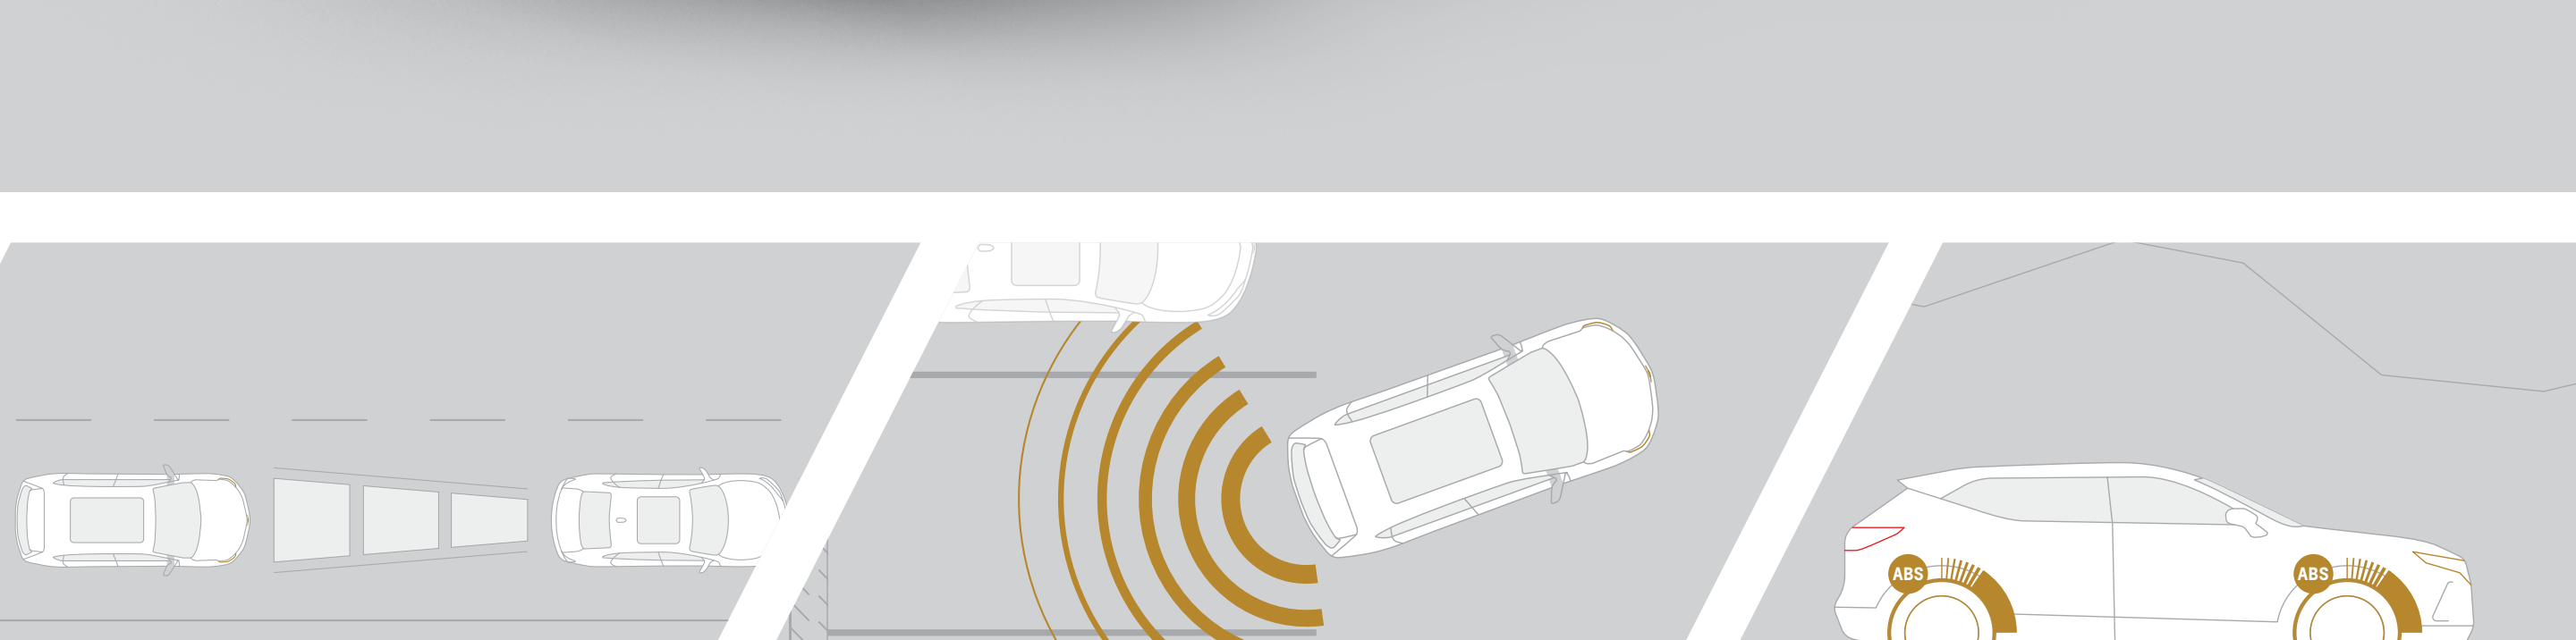

Interior design

Keep growing with your loved ones

Thanks to its comfort and versatility, it has the ideal space to share extraordinary moments.

- Leatherette-covered seats with perforated design
- Automatic power air conditioning
- Adjustable headlamp height
- 60/40 folding seats on second row
- 50/50 folding seats on third row
- PEPS system for keyless entry and tailgate opening
- Power front and rear windows and one-touch Express Down feature for driver
- 2 USB ports: One for data and one for charge, placed on the front part of the center console for the second row of seats
- Panoramic sunroof

Safety

Take care of what you value most

Elevate the safety level for everyone on board with the various protection and prevention systems.

Occupant protection system:

- ISOFIX anchorage for child seats
- 3-point seat belt
- Seat belt use indicator
- Seat belt use warning