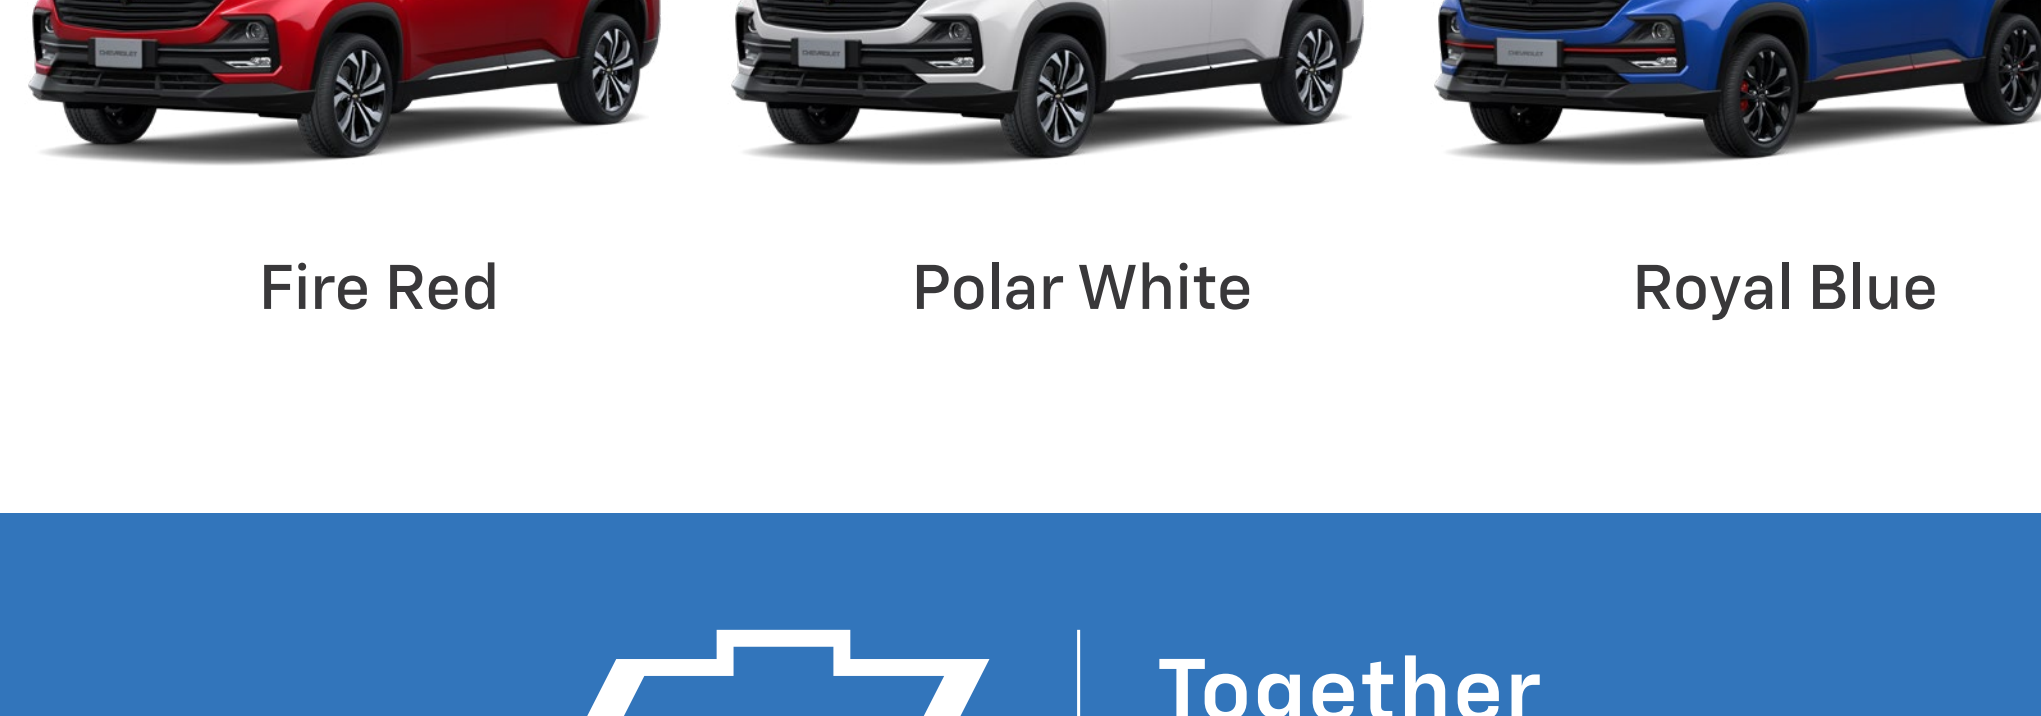

Available colors:

Together let's drive™

This catalogue is for exclusive use of the Chevrolet Authorized Distributors salesforce and is not meant for the final client's use and/or consultation. Complete or partial reproduction of this catalogue is strictly prohibited through any type of medium, including electronic. The colors of the accessories shown in this catalogue could differ from the accessories provided by General Motors de México, S. de RL. de CV (GMM) to its Chevrolet Authorized Distributors network. The characteristics, pictures, models, appearance, specifications and/or descriptions of the accessories contained in this catalogue may be updated, discontinued, or modified by GMM from time to time with no previous notice and are subject to availability. Applies only for Chevrolet vehicles of the year and model specified on the description of each accessory. Accessories Warranty: Chevrolet accessories have a 12-month or 10,000-kilometer warranty (whichever occurs first) when the accessories are installed by a Chevrolet Authorized Distributor, and for 12 months only when they are not installed by a Chevrolet Authorized Distributor.