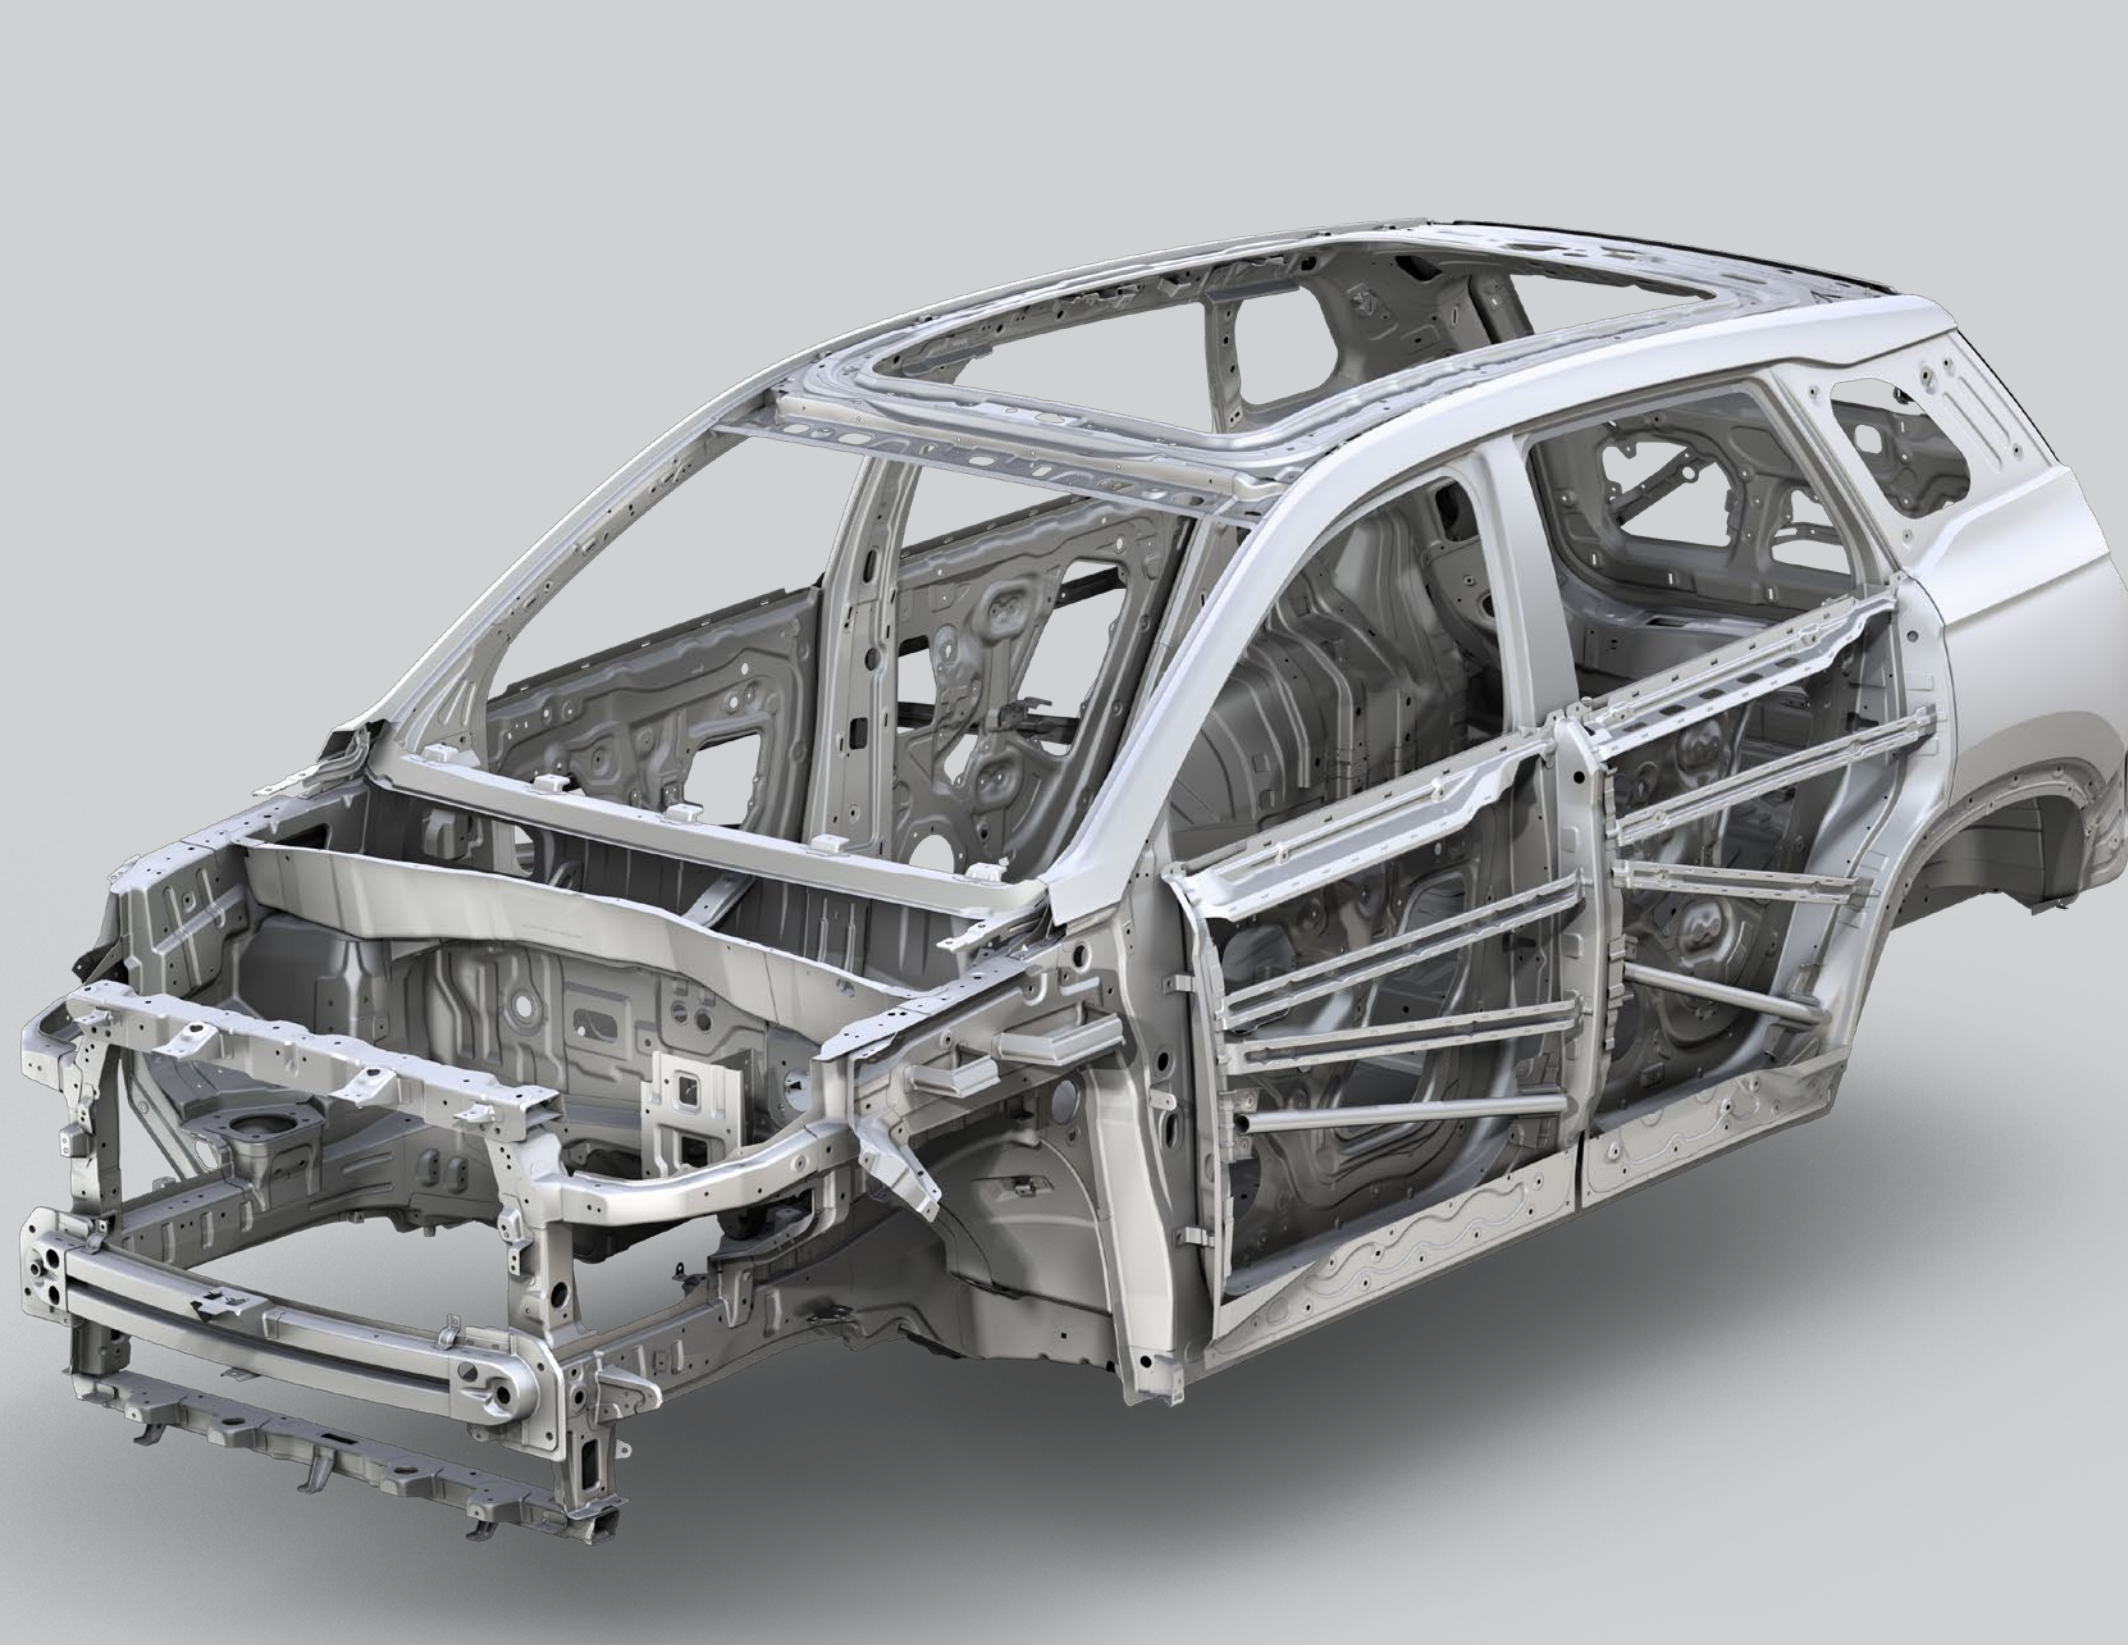

2025 Captiva

There's a place for everyone here

Your family makes you go further. Share the journey with them while enjoying the performance of its 1.5L turbocharged engine.

Exterior design

Take your family and their way of traveling to the next level

Thanks to the design of its front grille, its appearance is both robust and aerodynamic.

- Rear spoiler
- LED Daytime running lamps
- LED headlamps
- Front and rear fog lights
- Roof rails
- 18" aluminum wheels
- LED third brake light

Interior design

Keep growing with your loved ones

Thanks to its comfort and versatility, it has the ideal space to share extraordinary moments.

- Leatherette-covered seats with perforated design
- Automatic power air conditioning
- Adjustable headlamp height
- 60/40 folding seats on second row
- 50/50 folding seats on third row
- PEPS system for keyless entry and tailgate opening
- Power front and rear windows and one-touch Express Down feature for driver
- 2 USB ports: One for data and one for charge, placed on the front part of the center console for the second row of seats
- Panoramic sunroof

Safety

Take care of what you value most

Elevate the safety level for everyone on board with the various protection and prevention systems.

Occupant protection system:

- ISOFIX anchorage for child seats
- 3-point seat belt
- Seat belt use indicator
- Seat belt use warning