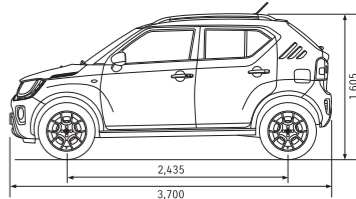

Major Specification

Number of doors	5-door	
Engine	Petrol	
	1.2L	
Drive system	2WD	
DIMENSIONS		
Overall length	mm	3,700
Overall width	mm	1,660 (GL), 1,690 (GLX)
Overall height	mm	1,605
Wheelbase	mm	2,435
Tread	mm	1,460
	mm	1,470
Minimum turning radius *1	m	4.7
Minimum ground clearance	mm	180
CAPACITIES		
Seating capacity	persons	5
Fuel tank capacity	litres	32
Luggage capacity *1	litres	1,101
	litres	505
	litres	271
ENGINE		
Type	K12M	
Number of cylinders	4	
Number of valves	16	
Piston displacement	cm³	1,197
Bore x stroke	mm	73.0 x 71.5
Compression ratio	11.0	
Maximum output	61/6,000	
Maximum torque	113/4,200	
Fuel distribution	Multipoint injection	
TRANSMISSION		
Type	5MT	CVT
	3.545	
	1.904	
	1.240	4.006 ~ 0.550
	0.914	(LOW 4.006 ~ 1.001,
	0.717	HIGH 2.200 ~ 0.550)
	3.272	
	4.388	3.771
		3.757
Final gear ratio		
CHASSIS		
Steering	Rack & Pinion	
Brakes	Front	Ventilated disc
	Rear	Drum, leading and trailing
Suspension	Front	MacPherson strut with coil spring
	Rear	Torsion beam with coil spring
TYRES		
WEIGHTS		
Kerb weight (min./with full option)	kg	825 / 850 855 / 880
Gross vehicle weight	kg	1,330
PERFORMANCE		
Maximum speed *1	km/h	170 160
0-100 km/h *1	sec	TBD

(mm)