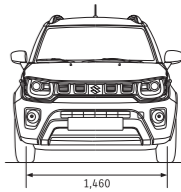

Major Specification

Number of doors	5-door	
Engine	Petrol	
	1.2L	
Drive system	2WD	
DIMENSIONS		
Overall length	mm	3,700
Overall width	mm	1,660 (GL), 1,690 (GLX)
Overall height	mm	1,605
Wheelbase	mm	2,435
Tread	mm	1,460
	mm	1,470
Minimum turning radius *1	m	4.7
Minimum ground clearance	mm	180
CAPACITIES		
Seating capacity	persons	5
Fuel tank capacity	litres	32
Luggage capacity *1	litres	1,101
	litres	505
	litres	271
ENGINE		
Type	K12M	
Number of cylinders	4	
Number of valves	16	
Piston displacement	cm³	1,197
Bore x stroke	mm	73.0 x 71.5
Compression ratio	11.0	
Maximum output	61/6,000	
Maximum torque	113/4,200	
Fuel distribution	Multipoint injection	
TRANSMISSION		
Type	5MT	CVT
	3.545	
	1.904	
	1.240	4.006 ~ 0.550
	0.914	(LOW 4.006 ~ 1.001,
	0.717	HIGH 2.200 ~ 0.550)
	3.272	
	4.388	3.771
		3.757
Final gear ratio		
CHASSIS		
Steering	Rack & Pinion	
Brakes	Front	Ventilated disc
	Rear	Drum, leading and trailing
Suspension	Front	MacPherson strut with coil spring
	Rear	Torsion beam with coil spring
TYRES		
WEIGHTS		
Kerb weight (min./with full option)	kg	825 / 850 855 / 880
Gross vehicle weight	kg	1,330
PERFORMANCE		
Maximum speed *1	km/h	170 160
0-100 km/h *1	sec	TBD

(mm)