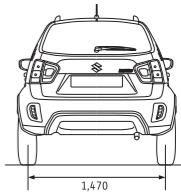

Major Specification

Number of doors	5-door	
Engine	Petrol	
	1.2L	
Drive system	2WD	
DIMENSIONS		
Overall length	mm	3,700
Overall width	mm	1,660 (GL), 1,690 (GLX)
Overall height	mm	1,605
Wheelbase	mm	2,435
Tread	mm	1,460
	mm	1,470
Minimum turning radius *1	m	4.7
Minimum ground clearance	mm	180
CAPACITIES		
Seating capacity	persons	5
Fuel tank capacity	litres	32
Luggage capacity *1	litres	1,101
	litres	505
	litres	271
ENGINE		
Type	K12M	
Number of cylinders	4	
Number of valves	16	
Piston displacement	cm³	1,197
Bore x stroke	mm	73.0 x 71.5
Compression ratio	11.0	
Maximum output	61/6,000	
Maximum torque	113/4,200	
Fuel distribution	Multipoint injection	
TRANSMISSION		
Type	5MT	CVT
	3.545	
	1.904	
	1.240	4.006 ~ 0.550
	0.914	(LOW 4.006 ~ 1.001,
	0.717	HIGH 2.200 ~ 0.550)
	3.272	
	4.388	3.771
		3.757
Final gear ratio		
CHASSIS		
Steering	Rack & Pinion	
Brakes	Front	Ventilated disc
	Rear	Drum, leading and trailing
Suspension	Front	MacPherson strut with coil spring
	Rear	Torsion beam with coil spring
TYRES		
WEIGHTS		
Kerb weight (min./with full option)	kg	825 / 850 855 / 880
Gross vehicle weight	kg	1,330
PERFORMANCE		
Maximum speed *1	km/h	170 160
0-100 km/h *1	sec	TBD

(mm)