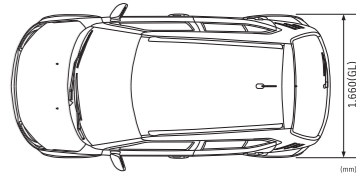

Major Specification

Number of doors	5-door	
Engine	Petrol	
	1.2L	
Drive system	2WD	
DIMENSIONS		
Overall length	mm	3,700
Overall width	mm	1,660 (GL), 1,690 (GLX)
Overall height	mm	1,605
Wheelbase	mm	2,435
Tread	mm	1,460
	mm	1,470
Minimum turning radius *1	m	4.7
Minimum ground clearance	mm	180
CAPACITIES		
Seating capacity	persons	5
Fuel tank capacity	litres	32
Luggage capacity *1	litres	1,101
	litres	505
	litres	271
ENGINE		
Type	K12M	
Number of cylinders	4	
Number of valves	16	
Piston displacement	cm³	1,197
Bore x stroke	mm	73.0 x 71.5
Compression ratio	11.0	
Maximum output	61/6,000	
Maximum torque	113/4,200	
Fuel distribution	Multipoint injection	
TRANSMISSION		
Type	5MT	CVT
	3.545	
	1.904	
	1.240	4.006 ~ 0.550
	0.914	(LOW 4.006 ~ 1.001,
	0.717	HIGH 2.200 ~ 0.550)
	3.272	
	4.388	3.771
		3.757
Final gear ratio		
CHASSIS		
Steering	Rack & Pinion	
Brakes	Front	Ventilated disc
	Rear	Drum, leading and trailing
Suspension	Front	MacPherson strut with coil spring
	Rear	Torsion beam with coil spring
TYRES		
WEIGHTS		
Kerb weight (min./with full option)	kg	825 / 850 855 / 880
Gross vehicle weight	kg	1,330
PERFORMANCE		
Maximum speed *1	km/h	170 160
0-100 km/h *1	sec	TBD

(mm)