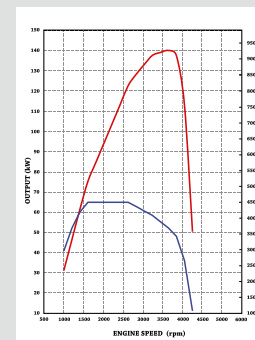

4JJ3-TCX 3.0 litre Engine