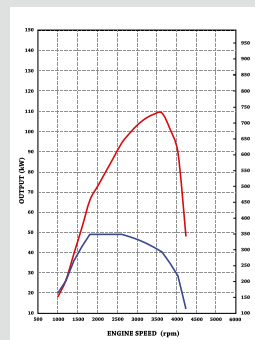

SPECIFICATION

DRIVE GRADE	2WD		4WD
	RBD	RBD	RBD
GENERAL INFORMATION			
Engine	1.9L RZ4E-TC		3.0L 4JJ3-TCX
Displacement (cm3)	1,898		2,999
Bore x Stroke (mm)	80 x 94.4		95.4 x 104.9
Max Power kW(PS)/rpm* (ISO NET)	110kW (150ps) / 3,600		140kW (190ps) / 3,600
Max Torque Nm(kgm)/rpm* (ISO NET)	350Nm (35.7 kgm) / 1,800-2,600		450Nm (45.9 kgm) / 1,600-2,600
Fuel System	Common-rail, Electronic controlled fuel injection with intercooler and turbo charger		
Front Suspension	Independent double wishbone, coil springs with stabiliser bar		
Rear Suspension	Multi-link coil suspension, gas shock absorbers, stabiliser bar		
Front Brake	Ventilated disc with 2-pot callipers		
Rear Brake	Ventilated disc with single piston calliper		
Minimum turning circle (m) *Curb to curb	11.4		
Fuel Tank capacity (litre)	80		
Seating capacity (persons)	7		
WEIGHT			
Gross vehicle weight (kg)	2,700		2,800
Gross axle weight (kg) : Front	1,450		1,450
Gross axle weight (kg) : Rear	1,650		1,650
Kerb weight (kg)	1,935	1,960	2,130

ENGINE PERFORMANCE

RZ4E-TC 1.9 litre Engine